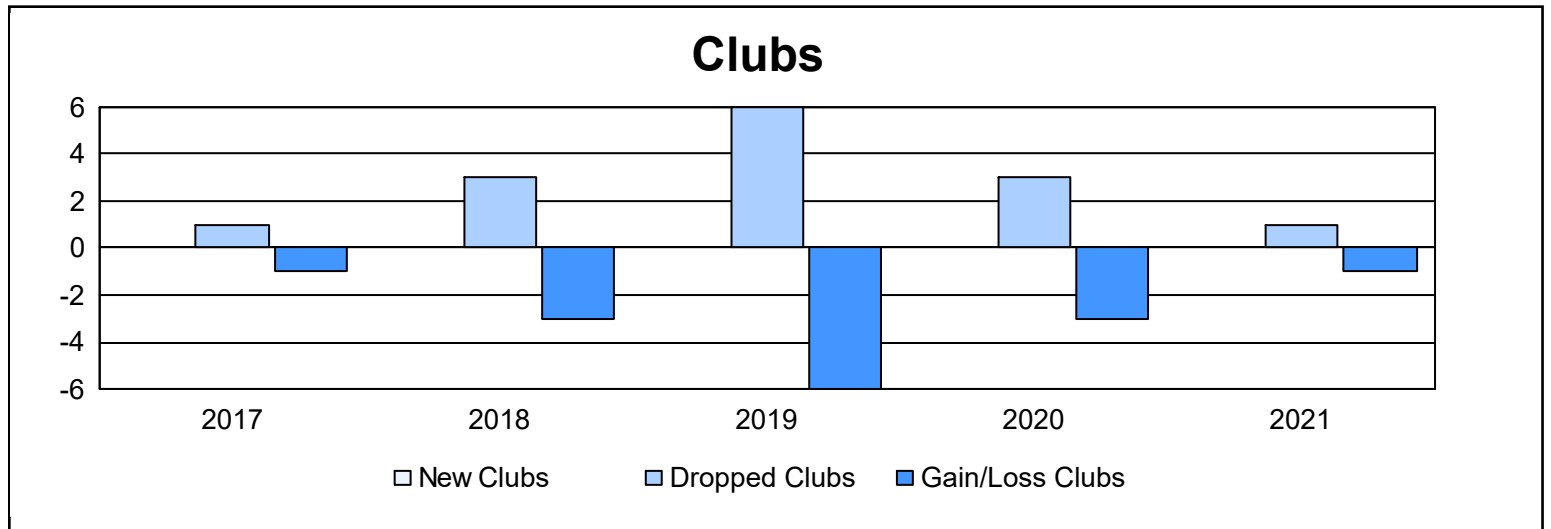

Year	New Clubs	Dropped Clubs	Gain/ Loss Clubs	New Members	Charter Members	Reinstate Members	Transfer Members	Total Member Added	Total Members Dropped	Gain/ Loss Members
2016-2017	0	1	-1	274	4	18	1	297	360	-63
2017-2018	0	3	-3	259	0	2	8	269	305	-36
2018-2019	0	6	-6	240	0	6	6	252	380	-128
2019-2020	0	3	-3	196	1	1	17	215	358	-143
2020-2021	0	1	-1	193	0	3	15	211	277	-66
<b>Average</b>	<b>0</b>	<b>3</b>	<b>-3</b>	<b>232</b>	<b>1</b>	<b>6</b>	<b>9</b>	<b>249</b>	<b>336</b>	<b>-87</b>

### Membership Composition June 2021 Cumulative