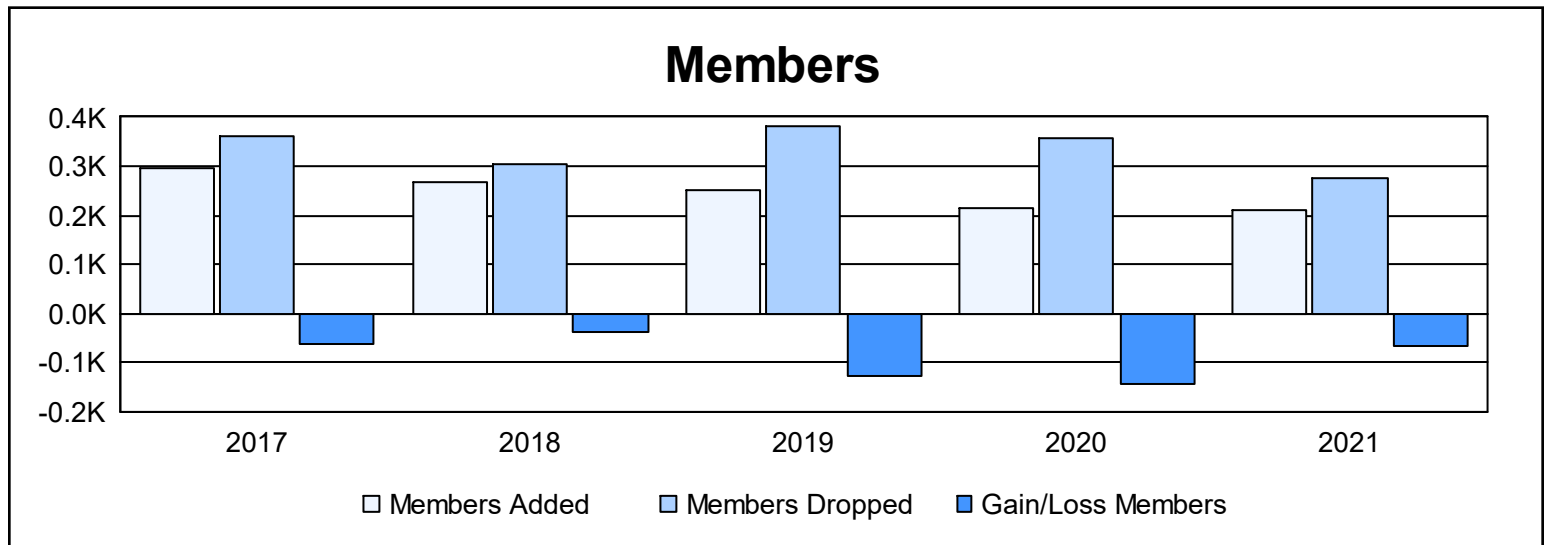

Year	New Clubs	Dropped Clubs	Gain/ Loss Clubs	New Members	Charter Members	Reinstate Members	Transfer Members	Total Member Added	Total Members Dropped	Gain/ Loss Members
2016-2017	0	1	-1	274	4	18	1	297	360	-63
2017-2018	0	3	-3	259	0	2	8	269	305	-36
2018-2019	0	6	-6	240	0	6	6	252	380	-128
2019-2020	0	3	-3	196	1	1	17	215	358	-143
2020-2021	0	1	-1	193	0	3	15	211	277	-66
<b>Average</b>	<b>0</b>	<b>3</b>	<b>-3</b>	<b>232</b>	<b>1</b>	<b>6</b>	<b>9</b>	<b>249</b>	<b>336</b>	<b>-87</b>

### Membership Composition June 2021 Cumulative